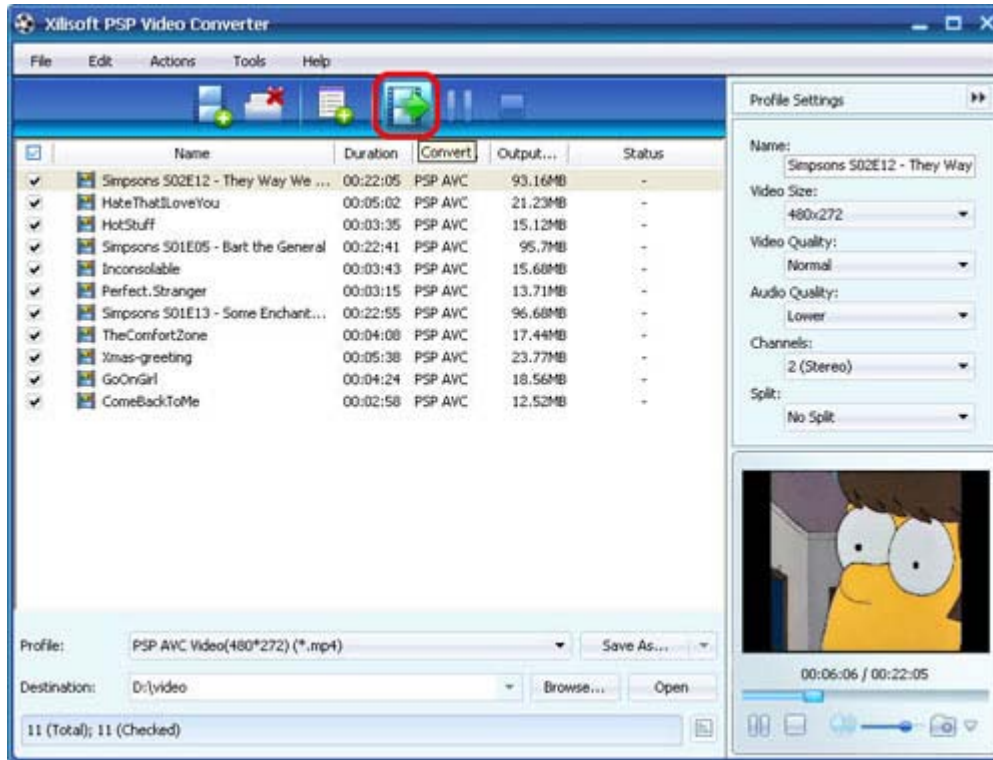

Ok, done.

If you're interested in this PSP video converter program, please visit: [Xilisoft PSP Video Converter](http://www.xilisoft.com/psp-video-converter.html).

For more related articles:

<http://www.xilisoft.com/psp-video-converter.html>

For more information, visit:

<http://www.xilisoft.com/>