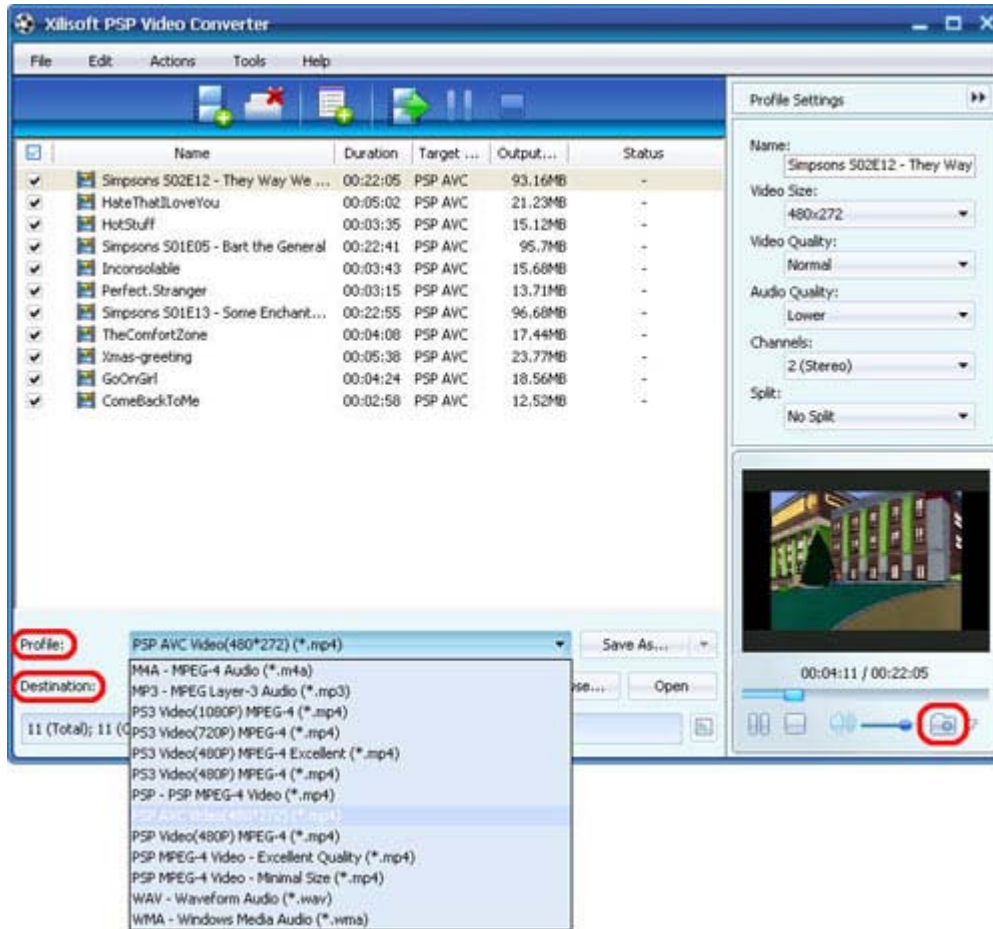

Step-by-Step guide to convert WMV to PSP

Step 1: [Download PSP Video Converter](#), install and run it.

Step 2: Load WMV files.

Click "Add File" button on the toolbar to import your WMV files.

Step 2: Choose output format and output folder.

Choose the file, click "Profile" drop-down button to choose a pre-set PSP video profile, then click "Browse" button to choose destination folder for saving your converted PSP video files.

Step 3: Convert.